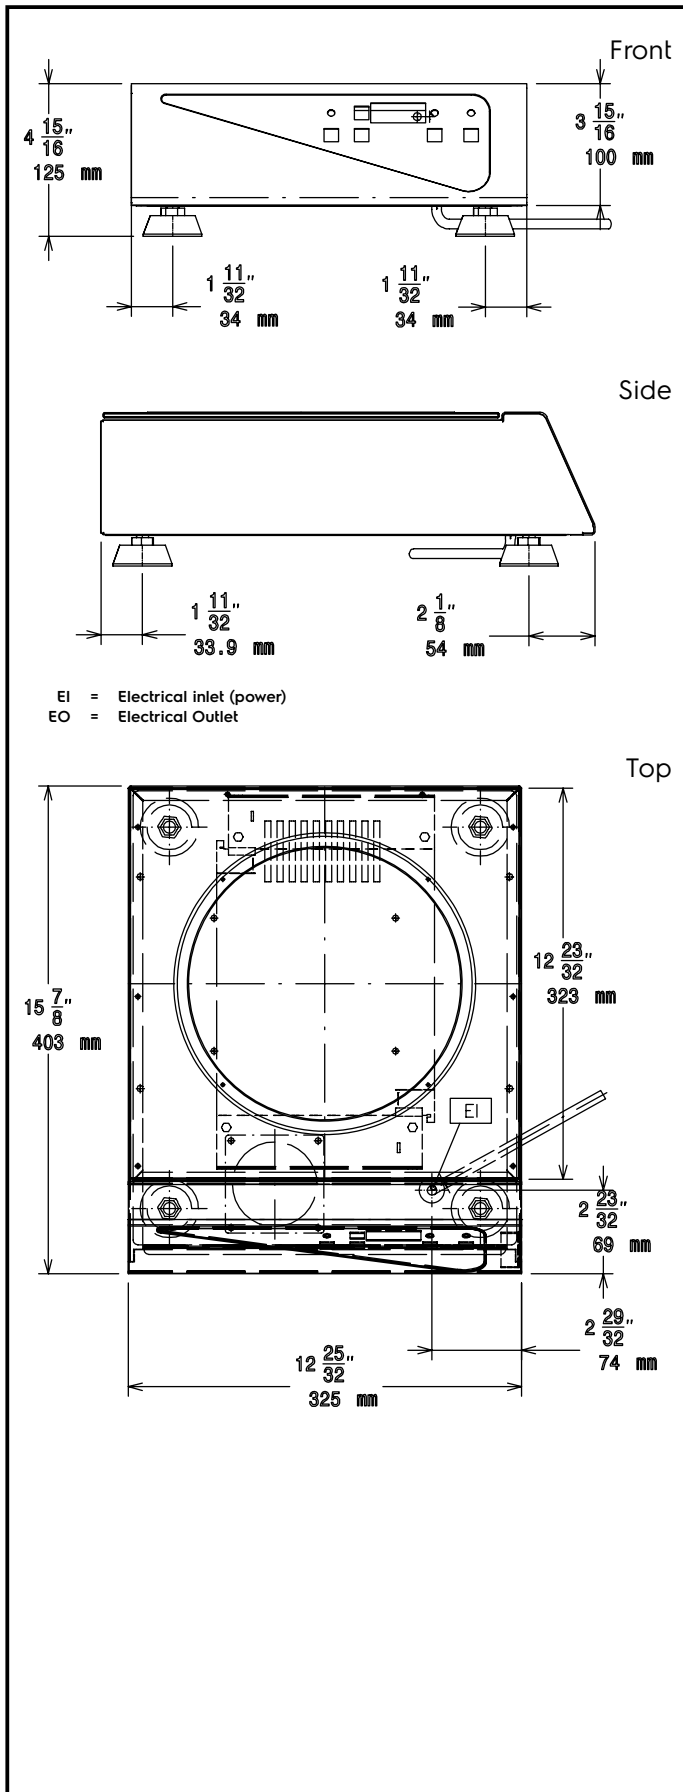

Short Form Specification

Item No. _____

Table top design. Heavy duty 304 AISI stainless steel construction. High impact, heavy duty glass ceramic cooking surface for durability and easy cleaning. Single induction cooking zone (3kW) with touch button control. Automatic pan detection transfers power only when the pan is present, maximizing energy efficiency. No heat emission into the work environment only to the magnetic induction pan. Smooth rounded edges guarantee a flush fit between units. Digital power level display and touch button control panel. IP24 protection. Cord and plug included.

Main Features

- Table top design, single zone model.
- Heavy duty AISI 304 Stainless steel construction.
- Sealed heavy duty glass-ceramic cooking surface, 4 mm in thickness.
- Digital power level display (from 1 to 12).
- Automatic pan detection to transfer power only when pan is present.
- Rapid heat transfer directly to the pan, no heat is dispersed into the environment.
- IP24 protected.
- Cord and plug included.
- 4 adjustable feet.
- Suitable for pot and pan with diameter of 140-250mm.

APPROVAL: _____

Electric
Supply voltage:

601638 (601638) 230 V/1 ph/50/60 Hz

Minimum Circuit Ampacity (MCA):

13A

Key Information:
Back Plates Power: 3 - kW

Back Plates dimensions: Ø 270

External dimensions, Width: 325 mm

External dimensions, Depth: 400 mm

External dimensions, Height: 135 mm

Net weight: 10 kg

Plug Type: 1phase: Schuko; 3phase: CEE