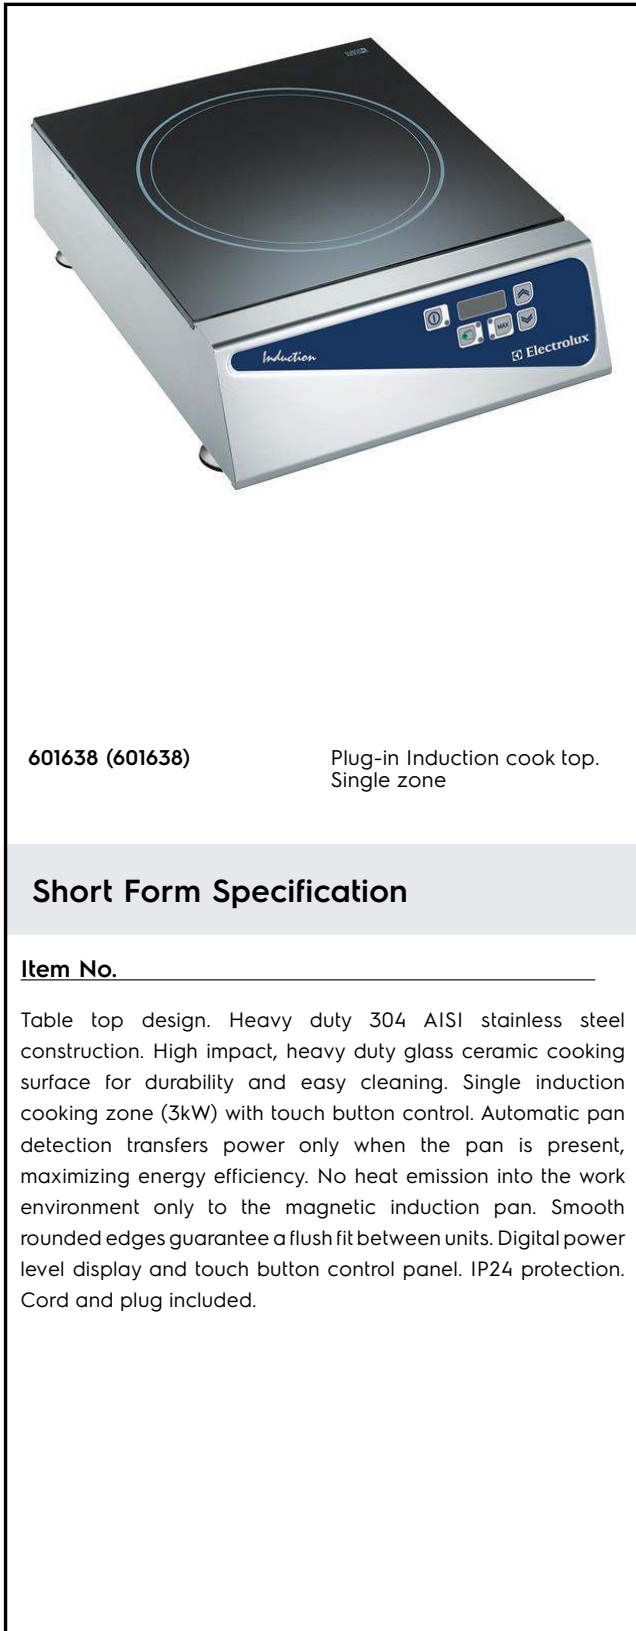

Libero Line Series Induction, single zone

ITEM # _____

MODEL # _____

NAME # _____

SIS # _____

AIA # _____

601638 (601638)

 Plug-in Induction cook top.
 Single zone

Short Form Specification

Item No. _____

Table top design. Heavy duty 304 AISI stainless steel construction. High impact, heavy duty glass ceramic cooking surface for durability and easy cleaning. Single induction cooking zone (3kW) with touch button control. Automatic pan detection transfers power only when the pan is present, maximizing energy efficiency. No heat emission into the work environment only to the magnetic induction pan. Smooth rounded edges guarantee a flush fit between units. Digital power level display and touch button control panel. IP24 protection. Cord and plug included.

Main Features

- Table top design, single zone model.
- Heavy duty AISI 304 Stainless steel construction.
- Sealed heavy duty glass-ceramic cooking surface, 4 mm in thickness.
- Digital power level display (from 1 to 12).
- Automatic pan detection to transfer power only when pan is present.
- Rapid heat transfer directly to the pan, no heat is dispersed into the environment.
- IP24 protected.
- Cord and plug included.
- 4 adjustable feet.
- Suitable for pot and pan with diameter of 140-250mm.